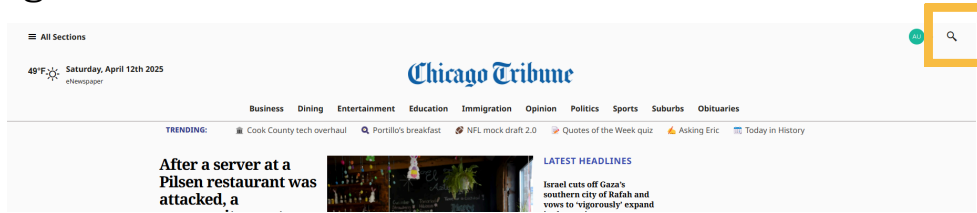

1. Enter your Library Card Number (no spaces) and PIN. (The default PIN is set to the last 4 digits of your library card number)
2. You now have digital access to the Chicago Tribune Website.

Chicago Tribune

Please enter your library card number and PIN to access the news online.

Search and Browse for Articles

- To search for past Chicago Tribune articles, click on the magnifying glass in the top right hand corner and use the search bar.