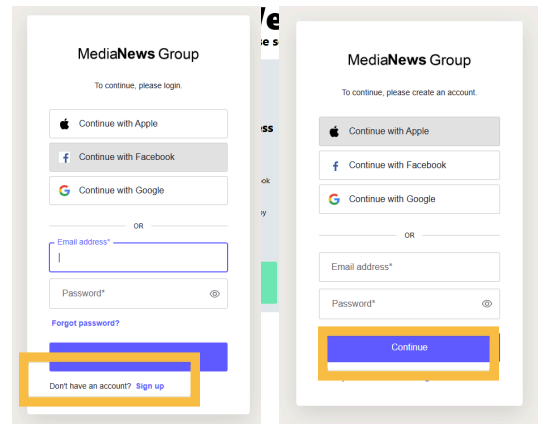

A screenshot of the Chicago Tribune resource page. The 'Chicago Tribune' link is highlighted with a yellow box. Below it, there is a description of the service, including information about in-library and remote access. Other resources like 'Consumer Reports', 'Consumers' Checkbook', and 'Creativebug' are also visible on the page.

Chicago Tribune
Paywall and ad-free access to the Chicago Tribune online, includes news, opinion, sports and suburban news.
In-Library access offers 72-hour authenticated access (requires a free Chicago Tribune account) or 24-hour anonymous access (no account required).
Remote access requires a PAPL library card and PIN # to connect.
You can also access the **digital edition of the Chicago Tribune** (in-library and remote) for a full-image daily edition of the Chicago Tribune, current plus previous months.
Newspapers

Creativebug
Offers 1000+ online art and crafts classes with award-winning, often instructional, video tutorials.

Sign In - At the Library

If accessing the Chicago Tribune at the Library, click on **In-Library Access**. You will be given two options

Option 1: Choose Authenticated access for 72 hour access from any device.

1. If you do not have a MediaNews Group account click on **Sign Up** at the bottom.
2. You will be required to provide an email address and a password. Click **Continue**.
3. You now have 72 hour access to the Chicago Tribune website.