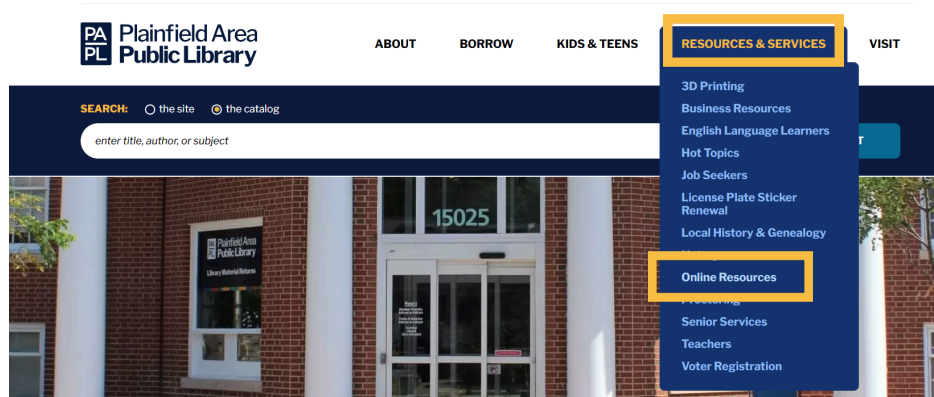

Chicago Tribune

Paywall and ad-free access to the Chicago Tribune online, includes news, opinion, sports and suburban news.

- In-Library access offers 72-hour authenticated access (requires a free Chicago Tribune account) or 24-hour anonymous access (no account required).
- Remote access requires a PAPL library card and PIN # to connect.

Visit Website

1. Open a web browser on your device.
2. Go to **papl.info**.
3. At the top of the screen, select **Resources and Services** and then **Online Resources**.

4. Scroll down and locate **Chicago Tribune**

A screenshot of the Chicago Tribune resource page. The 'Chicago Tribune' link is highlighted with a yellow box. Below it, there is a description of the service, including information about in-library and remote access. Other resources like 'Consumer Reports', 'Consumers' Checkbook', and 'Creativebug' are also visible on the page.

Chicago Tribune
Paywall and ad-free access to the Chicago Tribune online, includes news, opinion, sports and suburban news.
In-Library access offers 72-hour authenticated access (requires a free Chicago Tribune account) or 24-hour anonymous access (no account required).
Remote access requires a PAPL library card and PIN # to connect.
You can also access the **digital edition of the Chicago Tribune** (in-library and remote) for a full-image daily edition of the Chicago Tribune, current plus previous months.
Newspapers

Consumer Reports
Provides ratings and reviews, recommendations and buying advice for thousands of products and services.
Consumers

Consumers' Checkbook
Provides unbiased reviews, undercover price research and advice on local business and

Creativebug
Offers 1000+ online art and crafts classes with award-winning, often instructional, video tutorials.